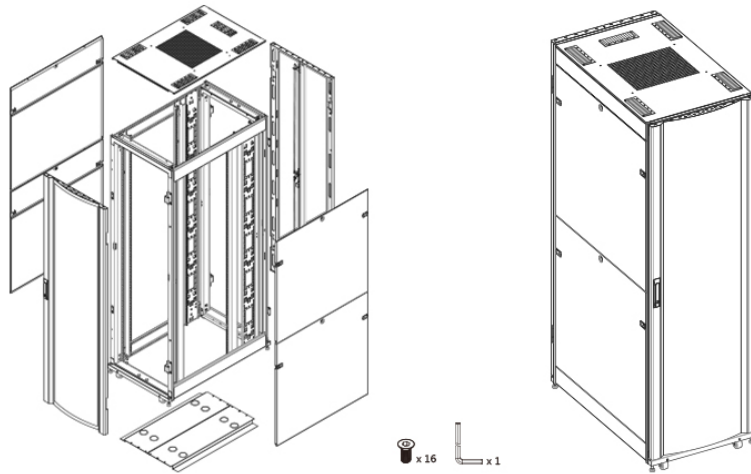

- 19-inch mounting width suitable for most networking equipment
- Conforms to industry standard ANSI/EIA-310-D and IEC 60297-3 mounting configurations
- 1000kg (2205lbs) static load capacity
- Body and frame fabricated from cold rolled steel
- Matte black powder-coated finish (also available in white)

Sframe™ images, data, and content © 2015, 2016 Davis Legend. All rights reserved.

FRAME ASSEMBLY

CONFIGURATIONS

Sframe™ Server Cabinets are offered in the following standard configurations

RACK UNITS	HEIGHT	WIDTH	DEPTH	PART NUMBER	COLOR
18U	935mm (36.81 inches)	800mm (31.50 inches)	800mm (31.50 inches)	SCB-PKST-03-18U88-RL	CBK(black) CWH(white)
27U	1320mm (51.97 inches)	600mm (23.62 inches)	800mm (31.50 inches)	SCB-PKST-03-27U68-RL	
			1000mm (39.37 inches)	SCB-PKST-03-27U610-RL	
		800mm (31.50 inches)	800mm (31.50 inches)	SCB-PKST-03-27U88-RL	
			1000mm (39.37 inches)	SCB-PKST-03-27U810-RL	
42U	2000mm (78.74 inches)	600mm (23.62 inches)	800mm (31.50 inches)	SCB-PKST-03-42U68-RL	
			1000mm (39.37 inches)	SCB-PKST-03-42U610-RL	
			1200mm (47.24 inches)	SCB-PKST-03-42U612-RL	
		800mm (31.50 inches)	800mm (31.50 inches)	SCB-PKST-03-42U88-RL	
			1000mm (39.37 inches)	SCB-PKST-03-42U810-RL	
			1200mm (47.24 inches)	SCB-PKST-03-42U812-RL	
45U	2120mm (83.46 inches)	600mm (23.62 inches)	800mm (31.50 inches)	SCB-PKST-03-45U68-RL	
			1000mm (39.37 inches)	SCB-PKST-03-45U610-RL	
			1200mm (47.24 inches)	SCB-PKST-03-45U612-RL	
		800mm (31.50 inches)	800mm (31.50 inches)	SCB-PKST-03-45U88-RL	
			1000mm (39.37 inches)	SCB-PKST-03-45U810-RL	
			1200mm (47.24 inches)	SCB-PKST-03-45U812-RL	
47U	2200mm (86.61 inches)	600mm (23.62 inches)	800mm (31.50 inches)	SCB-PKST-03-47U68-RL	
			1000mm (39.37 inches)	SCB-PKST-03-47U610-RL	
			1200mm (47.24 inches)	SCB-PKST-03-47U612-RL	
		800mm (31.50 inches)	800mm (31.50 inches)	SCB-PKST-03-47U88-RL	
			1000mm (39.37 inches)	SCB-PKST-03-47U810-RL	
			1200mm (47.24 inches)	SCB-PKST-03-47U812-RL	