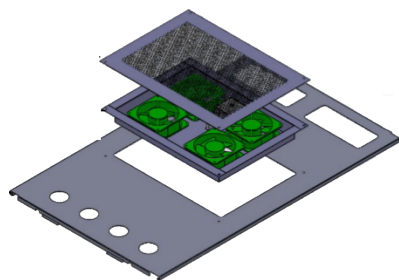

OPTIONS

Sframe™ Server Cabinets are offered with an option of three types of top covers:

Fan (Default for 600mm wide racks)

Fan & Cable Entry (Default for 800mm wide racks)

Cable Tray (Optional)

* The cable tray and fan unit is sold separately.

Sframe™ images, data, and content © 2015, 2016 Davis Legend. All rights reserved.

FRAME ASSEMBLY

CONFIGURATIONS

Sframe™ Server Cabinets are offered in the following standard configurations

RACK UNITS	HEIGHT	WIDTH	DEPTH	PART NUMBER	COLOR
18U	935mm (36.81 inches)	800mm (31.50 inches)	800mm (31.50 inches)	SCB-PKST-03-18U88-RL	CBK(black) CWH(white)
27U	1320mm (51.97 inches)	600mm (23.62 inches)	800mm (31.50 inches)	SCB-PKST-03-27U68-RL	
			1000mm (39.37 inches)	SCB-PKST-03-27U610-RL	
		800mm (31.50 inches)	800mm (31.50 inches)	SCB-PKST-03-27U88-RL	
			1000mm (39.37 inches)	SCB-PKST-03-27U810-RL	
42U	2000mm (78.74 inches)	600mm (23.62 inches)	800mm (31.50 inches)	SCB-PKST-03-42U68-RL	
			1000mm (39.37 inches)	SCB-PKST-03-42U610-RL	
			1200mm (47.24 inches)	SCB-PKST-03-42U612-RL	
		800mm (31.50 inches)	800mm (31.50 inches)	SCB-PKST-03-42U88-RL	
			1000mm (39.37 inches)	SCB-PKST-03-42U810-RL	
			1200mm (47.24 inches)	SCB-PKST-03-42U812-RL	
45U	2120mm (83.46 inches)	600mm (23.62 inches)	800mm (31.50 inches)	SCB-PKST-03-45U68-RL	
			1000mm (39.37 inches)	SCB-PKST-03-45U610-RL	
			1200mm (47.24 inches)	SCB-PKST-03-45U612-RL	
		800mm (31.50 inches)	800mm (31.50 inches)	SCB-PKST-03-45U88-RL	
			1000mm (39.37 inches)	SCB-PKST-03-45U810-RL	
			1200mm (47.24 inches)	SCB-PKST-03-45U812-RL	
47U	2200mm (86.61 inches)	600mm (23.62 inches)	800mm (31.50 inches)	SCB-PKST-03-47U68-RL	
			1000mm (39.37 inches)	SCB-PKST-03-47U610-RL	
			1200mm (47.24 inches)	SCB-PKST-03-47U612-RL	
		800mm (31.50 inches)	800mm (31.50 inches)	SCB-PKST-03-47U88-RL	
			1000mm (39.37 inches)	SCB-PKST-03-47U810-RL	
			1200mm (47.24 inches)	SCB-PKST-03-47U812-RL	