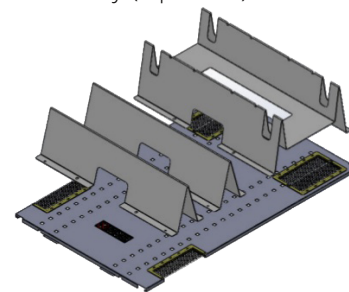

FEATURES

mounting posts with unit notation

half-height side panels for easy access

cable entry ports in cabinet base and top

rugged frame to support heavy loads

swing-out rotary locks on doors

SPECIFICATIONS

- 19-inch mounting width suitable for most networking equipment
- Conforms to industry standard ANSI/EIA-310-D and IEC 60297-3 mounting configurations
- 1000kg (2205lbs) static load capacity
- Body and frame fabricated from cold rolled steel
- Matte black powder-coated finish (also available in white)

OPTIONS

Sframe™ Server Cabinets are offered with an option of three types of top covers:

Fan (Default for 600mm wide racks)

Fan & Cable Entry (Default for 800mm wide racks)

Cable Tray (Optional)

* The cable tray and fan unit is sold separately.