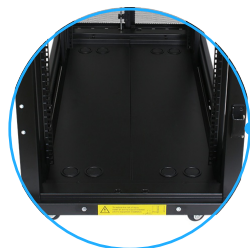

Server Cabinets

DESCRIPTION

Our Sframe™ Server Cabinets are designed to accommodate heavier rack-mount equipment such as servers and power supplies while offering convenient entry points for any installation and maintenance tasks.

FEATURES

mounting posts with unit notation

half-height side panels for easy access

cable entry ports in cabinet base and top

rugged frame to support heavy loads

swing-out rotary locks on doors

SPECIFICATIONS

- 19-inch mounting width suitable for most networking equipment
- Conforms to industry standard ANSI/EIA-310-D and IEC 60297-3 mounting configurations
- 1000kg (2205lbs) static load capacity
- Body and frame fabricated from cold rolled steel
- Matte black powder-coated finish (also available in white)